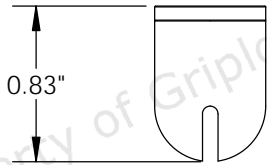

1/4-20 Internal Thread

0.83"

Ø0.59"

3/64" & 1/16" Cable

PROPRIETARY AND CONFIDENTIAL
 This drawing and these specifications are the exclusive property of GRIPLOCK SYSTEMS, LLC and shall not be divulged, reproduced, copied, or used as the basis for the manufacture or sale of apparatus without the express written authorization of GRIPLOCK SYSTEMS, LLC.